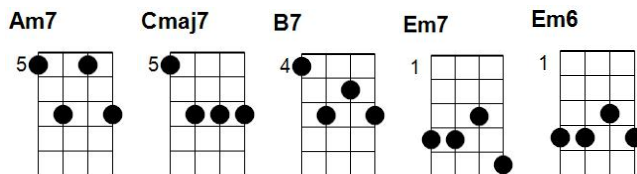

Autumn Leaves/Les Feuilles Mortes Chord Sheet/Tab

by Matt Argo

Chords

Red Chords

Intro

Am7 D7 **Gmaj7 Cmaj7** **F#m7b5 B7** **Em7 Em6**
 The falling leaves drift by the window the Autumn leaves of red and gold
Am7 D7 **Gmaj7 Cmaj7** **F#m7b5 B7** **Em7 Em6**
 I see your lips the summer kisses the sunburned hands I used to hold

F#m7b5 B7 **Em7 Em6** **Am7 D7** **Gmaj7**
 Since you went away the days grow long and soon I'll hear old winter's song
F#m7b5 B7 **Em7 Em6** **Cmaj7 B7** **Em7 Em6 Em7 Em6**
 But I miss you most of all my darling when Autumn leaves start to fall

Instrumental (see below for tab)

Am7 D7 **Gmaj7 Cmaj7** **F#m7b5 B7** **Em7 Em6**
 C'est une chanson qui nous ressemble, toi qui m'aimais, et je t'aimais
Am7 D7 **Gmaj7 Cmaj7** **F#m7b5 B7** **Em7 Em6**
 nous vivions, tous les deux ensemble, toi qui m'aimais, moi qui t'aimais
F#m7b5 B7 **Em7 Em6** **Am7 D7** **Gmaj7**
 Mais la vie sépare ceux qui s'aiment, tout doucement, sans faire de bruit
F#m7b5 B7 **Em7 Em6** **Cmaj7 B7** **Em7 Em6**
 But I miss you most of all my darling when Autumn leaves start to fall
Cmaj7 B7 **Am7 Cmaj7 B7** **Cmaj7 B7** **Em7 Em6 Em7 Em6**
 When Autumn leaves when Autumn leaves when Autumn leaves start to fall

| | | | |
|------------------------------|-------------------------------------|------------------------|------------------------|
| 0-2-- F#m7b5 --3----- | B7 --0-- Em7 Em6 ---- | 0----- B7 ----- | Em7 Em6 Em7 Em6 |
| ----- | ---5-5-- | ---- | --3-0-3-- --3--- |
| ----- | ----- | ---- | ----0 |
| ----- | ----- | ---- | ---0--- ---4 |