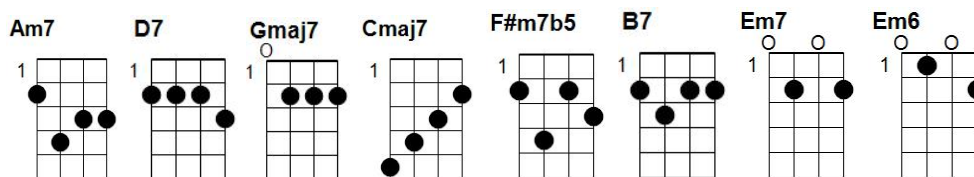

Autumn Leaves/Les Feuilles Mortes Chord Sheet/Tab

by Matt Argo

Chords

Red Chords

Intro

Am7 D7 **Gmaj7 Cmaj7** **F#m7b5 B7** **Em7 Em6**
 The falling leaves drift by the window the Autumn leaves of red and gold
Am7 D7 **Gmaj7 Cmaj7** **F#m7b5 B7** **Em7 Em6**
 I see your lips the summer kisses the sunburned hands I used to hold

F#m7b5 B7 **Em7 Em6** **Am7 D7** **Gmaj7**
 Since you went away the days grow long and soon I'll hear old winter's song
F#m7b5 B7 **Em7 Em6** **Cmaj7 B7** **Em7 Em6 Em7 Em6**
 But I miss you most of all my darling when Autumn leaves start to fall

Instrumental (see below for tab)

Am7 D7 **Gmaj7 Cmaj7** **F#m7b5 B7** **Em7 Em6**
 C'est une chanson qui nous ressemble, toi qui m'aimais, et je t'aimais
Am7 D7 **Gmaj7 Cmaj7** **F#m7b5 B7** **Em7 Em6**
 nous vivions, tous les deux ensemble, toi qui m'aimais, moi qui t'aimais
F#m7b5 B7 **Em7 Em6** **Am7 D7** **Gmaj7**
 Mais la vie sépare ceux qui s'aiment, tout doucement, sans faire de bruit
F#m7b5 B7 **Em7 Em6** **Cmaj7 B7** **Em7 Em6**
 But I miss you most of all my darling when Autumn leaves start to fall
Cmaj7 B7 **Am7 Cmaj7 B7** **Cmaj7 B7** **Em7 Em6 Em7 Em6**
 When Autumn leaves when Autumn leaves when Autumn leaves start to fall

| | | | |
|------------------------------|-------------------------------------|------------------------|------------------------|
| 0-2-- F#m7b5 --3----- | B7 --0-- Em7 Em6 ---- | 0----- B7 ----- | Em7 Em6 Em7 Em6 |
| ----- | ---5-5-- | ---- | --3-0-3-- --3--- |
| ----- | ----- | ---- | ----0 |
| ----- | ----- | ---- | ---0--- ---4 |