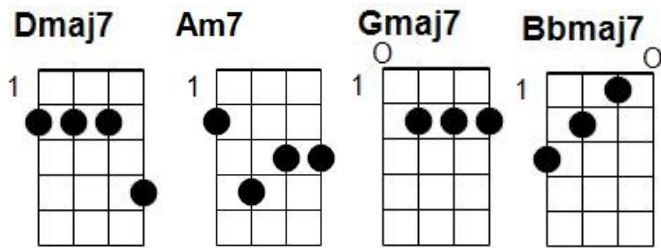

Best Part by Daniel Caesar- Ukulele Chord Sheet by Matt Argo

Dmaj7 Am7 Gmaj7 Bbmaj7

Verse 1

Dmaj7   **Am7**   **Gmaj7**   **Bbmaj7**
You don't know babe when you hold me and kiss me slowly it's the sweetest thing

Dmaj7   **Am7**   **Gmaj7**   **Bbmaj7**
And it don't change if I had it my way you would know that you are

Dmaj7   **Am7**
You're the coffee that I need in the morning you're my sunshine in the rain when it's pouring

Gmaj7   **Bbmaj7**
Won't you give yourself to me give it all I just wanna see

Chorus

Dmaj7   **Am7**   **Gmaj7**   **Bbmaj7**   **Dmaj7**
I just wanna see how beautiful you are you know that I see it I know you're a star

Am7   **Gmaj7**   **Bbmaj7**   **Dmaj7**
Where you go I'll follow no matter how far if life is a movie then you're the best part

Am7   **Gmaj7**   **Bbmaj7**
Whoa   you're the best part whoa   you're the best part

Verse 2

Dmaj7   **Am7**   **Gmaj7**   **Bbmaj7**
It's that sunrise and those brown eyes yes you're the one that I desire

Dmaj7   **Am7**   **Gmaj7**   **Bbmaj7**
When we wake up and then we make love it makes me feel so nice

Dmaj7   **Am7**
You're my water when I'm stuck in the desert you're the Tylenol I take when my head hurts

Gmaj7   **Bbmaj7**
You're the sunshine on my life